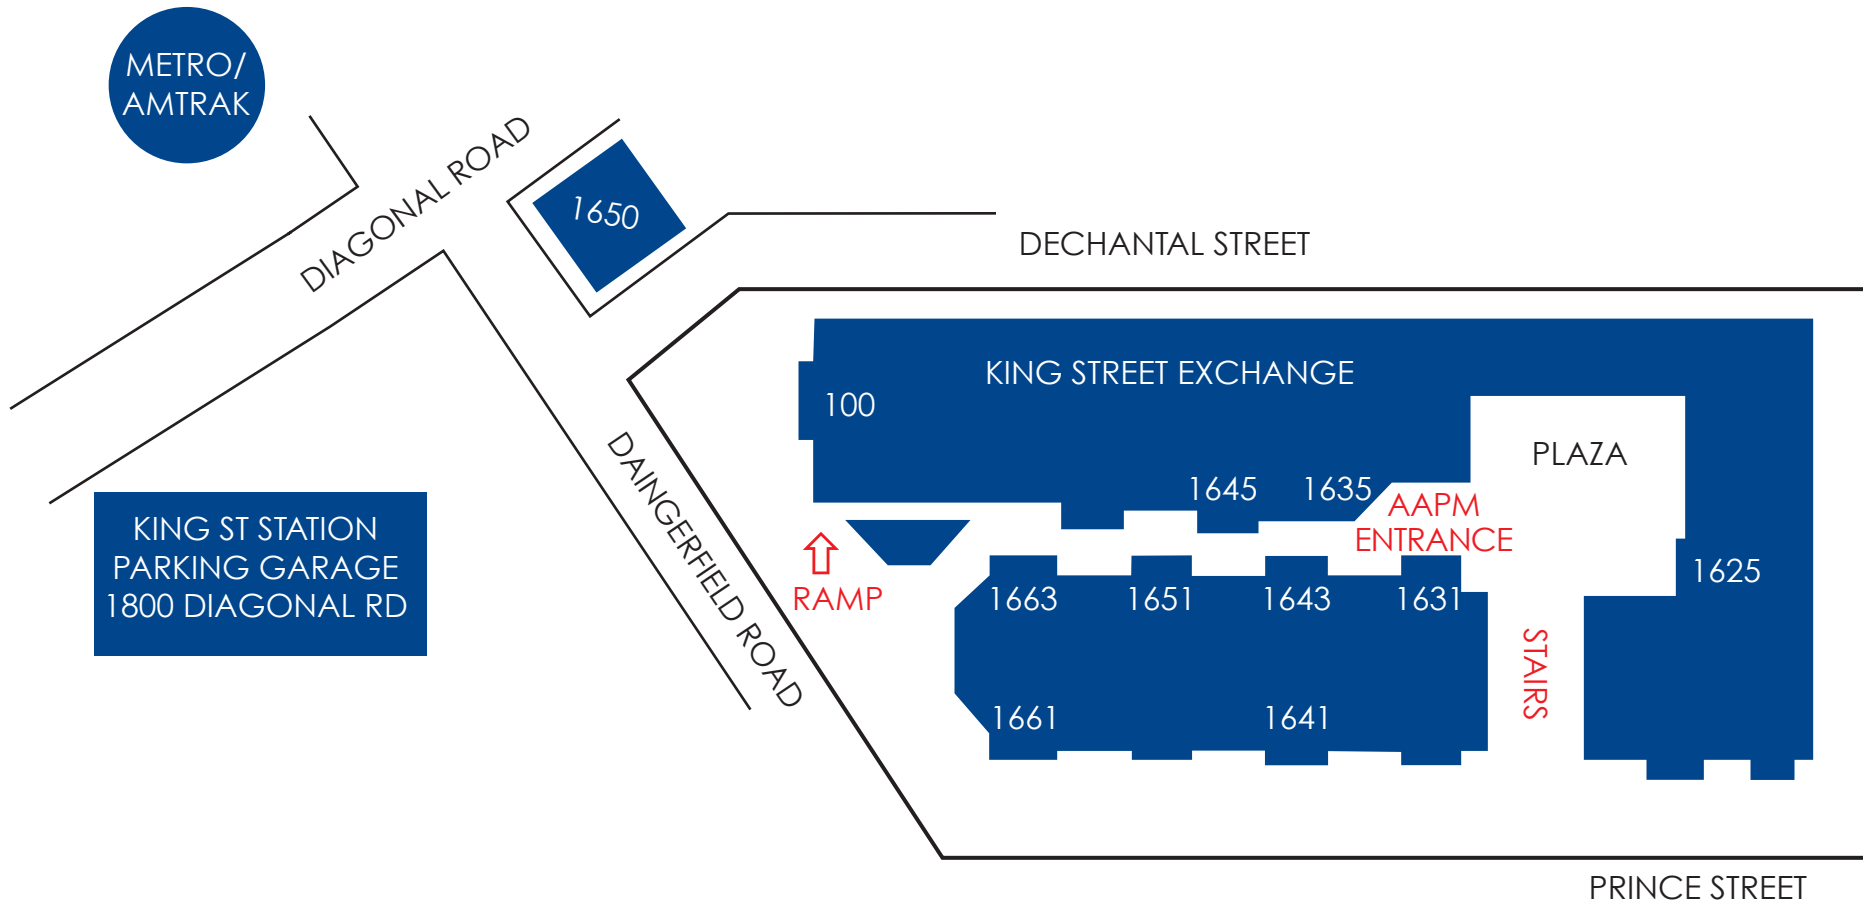

# 1631 Prince Street American Association of Physicists in Medicine (AAPM) 571-298-1300

All guests and deliveries please use ramp or stairs to the Plaza Level entrance.

⇒ STAIR

⇐ RAMP/STAIR